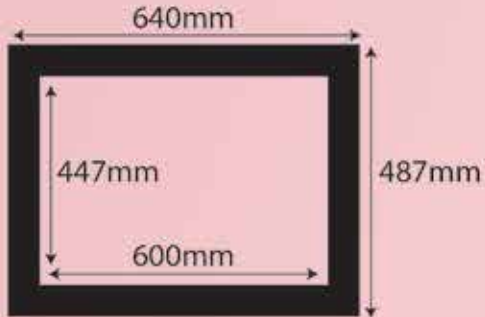

POSTER SET DETAILS

PROFILE MOULDING

PS275

- Width : 20mm
- Height: 15mm

PRINTING

- Hi-Resolution Digital Printing
- True Color
- Texture Surface

PREMO®

POSTER SET DETAILS

SIZES REFERENCE

10" X 10"
REGULAR

18" X 18"
LARGE

12" X 16"
REGULAR

18" X 24"
LARGE

POSTER SET DETAILS

SIZES REFERENCE

24" X 12"
REGULAR

36" X 18"
LARGE

36" X 12"
REGULAR

48" X 18"
LARGE

POSTER SET DETAILS

SIZES REFERENCE

24" X 18"
REGULAR

36" X 27"
LARGE

48" X 12"
REGULAR

96" X 48"
LARGE

POSTER SET DETAILS

BACK PANEL & HANGERS

REGULAR

BACK PANEL: LAYER PAD

HANGERS: TRIANGLE HANGERS

LARGE

BACK PANEL: BACKBOARD