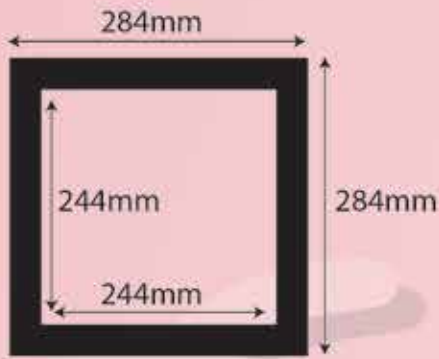

POSTER SET DETAILS

PROFILE MOULDING

PS275

- Width : 20mm
- Height: 15mm

PRINTING

- Hi-Resolution Digital Printing
- True Color
- Texture Surface

PREMO®

POSTER SET DETAILS

SIZES REFERENCE

10" X 10"
REGULAR

18" X 18"
LARGE

12" X 16"
REGULAR

18" X 24"
LARGE

POSTER SET DETAILS

SIZES REFERENCE

24" X 12"
REGULAR

36" X 18"
LARGE

36" X 12"
REGULAR

48" X 18"
LARGE

POSTER SET DETAILS

SIZES REFERENCE

24" X 18"
REGULAR

36" X 27"
LARGE

48" X 12"
REGULAR