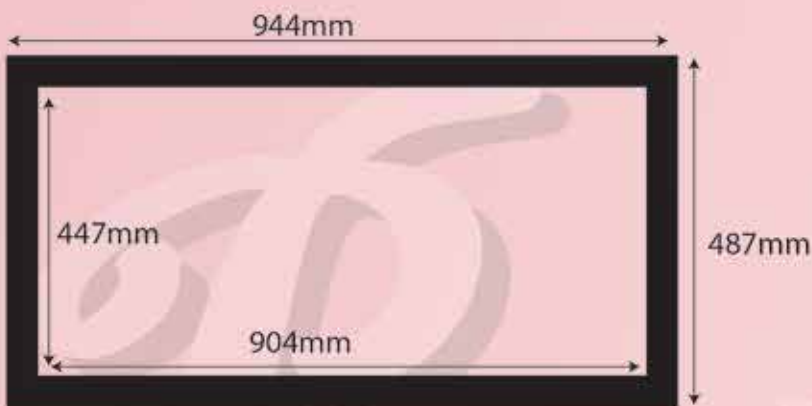

POSTER SET DETAILS

PROFILE MOULDING

PS275

- Width : 20mm
- Height: 15mm

PRINTING

- Hi-Resolution Digital Printing
- True Color
- Texture Surface

PREMO®

POSTER SET DETAILS

SIZES REFERENCE

10" X 10"
REGULAR

18" X 18"
LARGE

12" X 16"
REGULAR

18" X 24"
LARGE

POSTER SET DETAILS

SIZES REFERENCE

24" X 12"
REGULAR

36" X 18"
LARGE

36" X 12"
REGULAR

48" X 18"
LARGE

POSTER SET DETAILS

SIZES REFERENCE

24" X 18"
REGULAR

36" X 27"
LARGE

48" X 12"
REGULAR