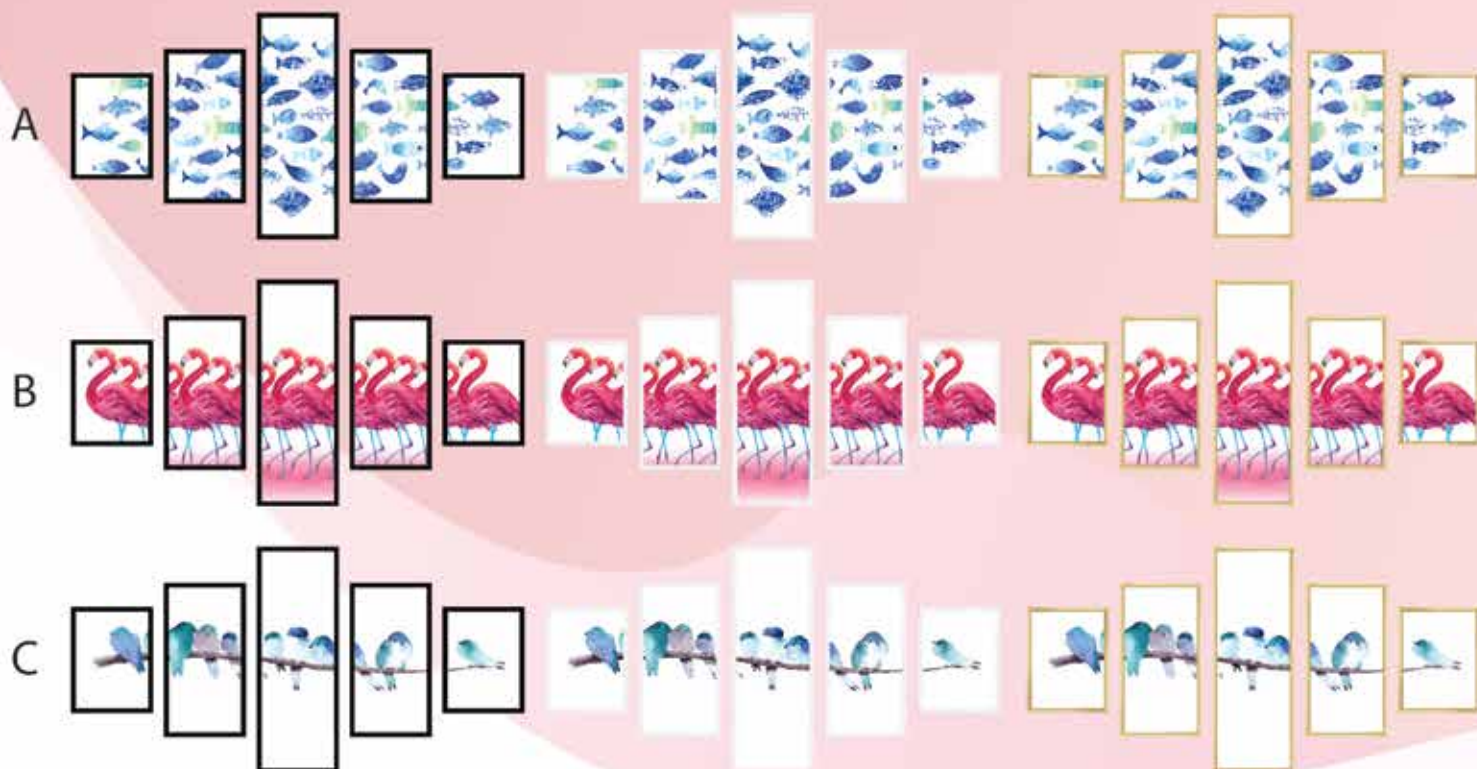

Profile Width: 20mm

Sizes:

1. 2pcs 18" x 24", 1pc 36" x 27" or

2. 2pcs 12" x 16", 1pc 24" x 18"

LIVING ROOM SET 1 - SCENERY

PREMO®

Model: PST275-LR1-SCENERY-A/B/C

Color: Black/White/Gold

Profile Width: 20mm

Sizes:

1. 2pcs 18" x 24", 1pc 36" x 27" or

2. 2pcs 12" x 16", 1pc 24" x 18"

LIVING ROOM SET 2 - ANIMAL

Model: PST275-LR2-ANIMAL-A/B/C Sizes:

Color: Black/White/Gold

Profile Width: 20mm