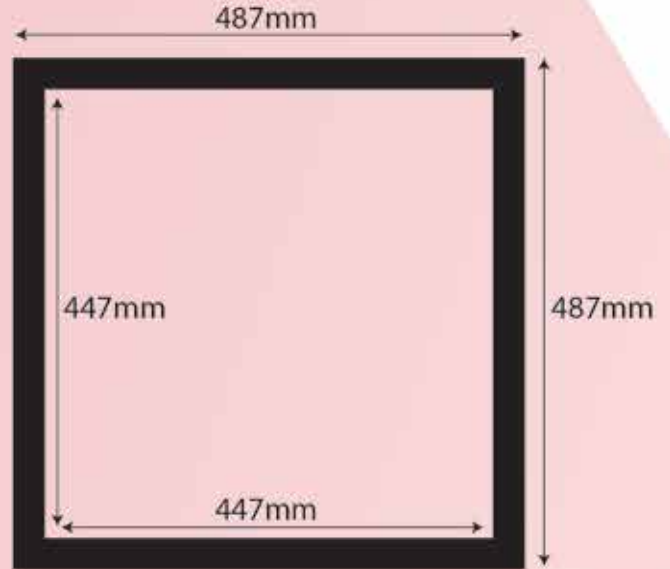

POSTER SET DETAILS

PROFILE MOULDING

PS275

- Width : 20mm
- Height: 15mm

PRINTING

- Hi-Resolution Digital Printing
- True Color
- Texture Surface

PREMO®

POSTER SET DETAILS

SIZES REFERENCE

10" X 10"
REGULAR

18" X 18"
LARGE

12" X 16"
REGULAR

18" X 24"
LARGE

POSTER SET DETAILS

SIZES REFERENCE

24" X 12"
REGULAR

36" X 18"
LARGE

36" X 12"
REGULAR

48" X 18"
LARGE

POSTER SET DETAILS

SIZES REFERENCE

24" X 18"
REGULAR

36" X 27"
LARGE

48" X 12"
REGULAR