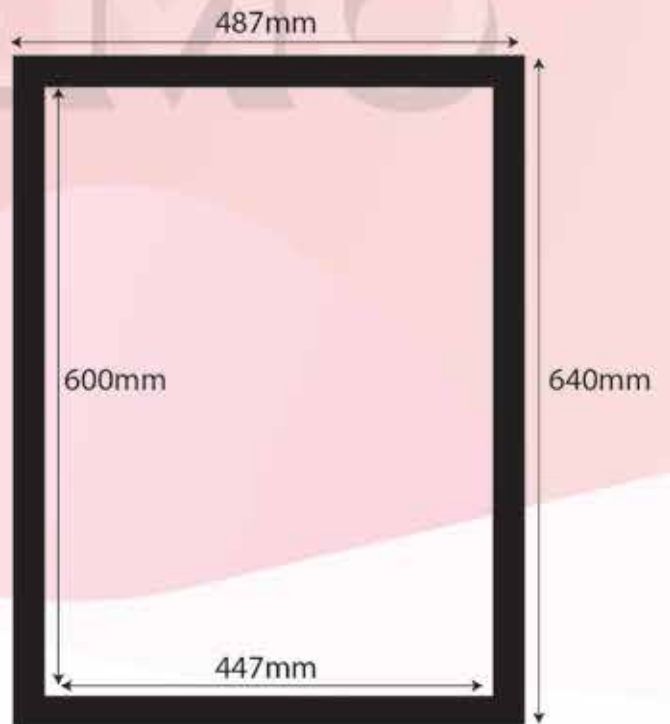

POSTER SET DETAILS

PROFILE MOULDING

PS275

- Width : 20mm
- Height: 15mm

PRINTING

- Hi-Resolution Digital Printing
- True Color
- Texture Surface

PREMO®

POSTER SET DETAILS

SIZES REFERENCE

10" X 10"
REGULAR

18" X 18"
LARGE

12" X 16"
REGULAR

18" X 24"
LARGE

POSTER SET DETAILS

SIZES REFERENCE

24" X 12"
REGULAR

36" X 18"
LARGE

36" X 12"
REGULAR

48" X 18"
LARGE

POSTER SET DETAILS

SIZES REFERENCE

24" X 18"
REGULAR

36" X 27"
LARGE

48" X 12"
REGULAR

96" X 48"
LARGE

POSTER SET DETAILS

BACK PANEL & HANGERS

REGULAR

BACK PANEL: LAYER PAD

HANGERS: TRIANGLE HANGERS

LARGE

BACK PANEL: BACKBOARD