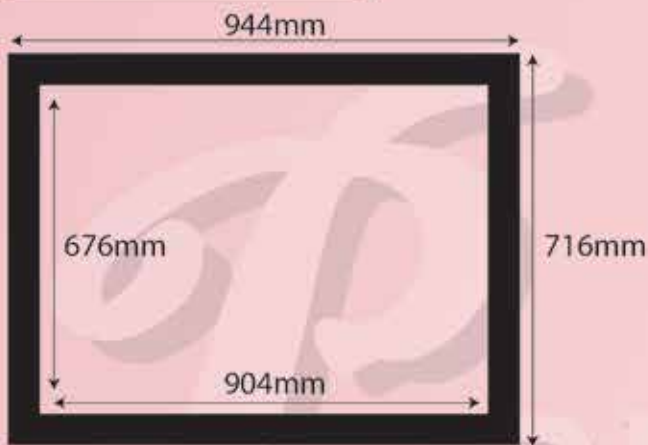

POSTER SET DETAILS

PROFILE MOULDING

PS275

- Width : 20mm
- Height: 15mm

PRINTING

- Hi-Resolution Digital Printing
- True Color
- Texture Surface

PREMO®

POSTER SET DETAILS

SIZES REFERENCE

10" X 10"
REGULAR

18" X 18"
LARGE

12" X 16"
REGULAR

18" X 24"
LARGE

POSTER SET DETAILS

SIZES REFERENCE

24" X 12"
REGULAR

36" X 18"
LARGE

36" X 12"
REGULAR

48" X 18"
LARGE

POSTER SET DETAILS

SIZES REFERENCE

24" X 18"
REGULAR

36" X 27"
LARGE

48" X 12"
REGULAR

96" X 48"
LARGE

POSTER SET DETAILS

BACK PANEL & HANGERS

REGULAR

BACK PANEL: LAYER PAD

HANGERS: TRIANGLE HANGERS

LARGE

BACK PANEL: BACKBOARD