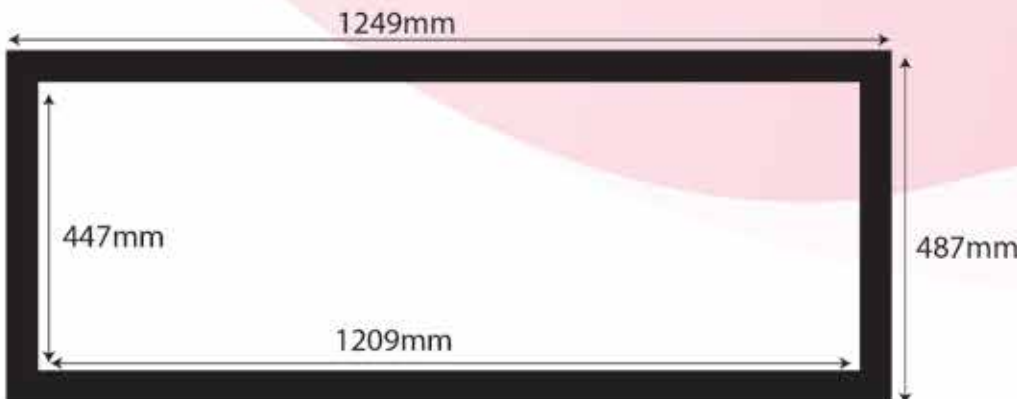

POSTER SET DETAILS

PROFILE MOULDING

PS275

- Width : 20mm
- Height: 15mm

PRINTING

- Hi-Resolution Digital Printing
- True Color
- Texture Surface

PREMO®

POSTER SET DETAILS

SIZES REFERENCE

10" X 10"
REGULAR

18" X 18"
LARGE

12" X 16"
REGULAR

18" X 24"
LARGE

POSTER SET DETAILS

SIZES REFERENCE

24" X 12"
REGULAR

36" X 18"
LARGE

36" X 12"
REGULAR

48" X 18"
LARGE

POSTER SET DETAILS

SIZES REFERENCE

24" X 18"
REGULAR

36" X 27"
LARGE

48" X 12"
REGULAR