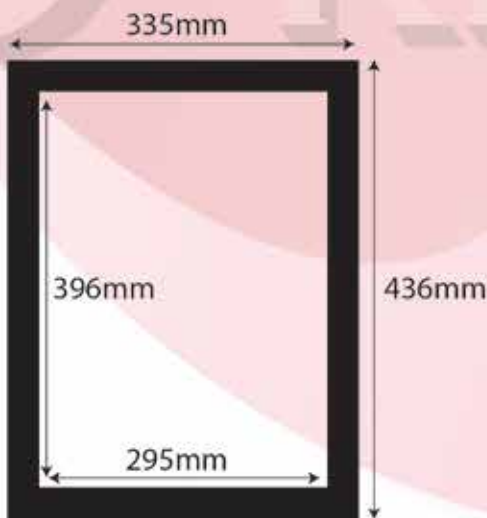

POSTER SET DETAILS

PROFILE MOULDING

PS275

- Width : 20mm
- Height: 15mm

PRINTING

- Hi-Resolution Digital Printing
- True Color
- Texture Surface

PREMO®

POSTER SET DETAILS

SIZES REFERENCE

10" X 10"
REGULAR

18" X 18"
LARGE

12" X 16"
REGULAR

18" X 24"
LARGE

POSTER SET DETAILS

SIZES REFERENCE

24" X 12"
REGULAR

36" X 18"
LARGE

36" X 12"
REGULAR

48" X 18"
LARGE

POSTER SET DETAILS

SIZES REFERENCE

24" X 18"
REGULAR

36" X 27"
LARGE

48" X 12"
REGULAR

96" X 48"
LARGE

POSTER SET DETAILS

BACK PANEL & HANGERS

REGULAR

BACK PANEL: LAYER PAD

HANGERS: TRIANGLE HANGERS

LARGE

BACK PANEL: BACKBOARD