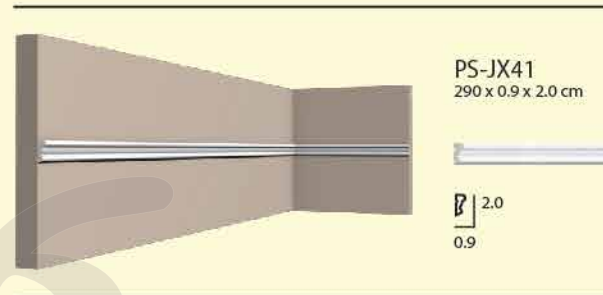

CHAIR RAILS