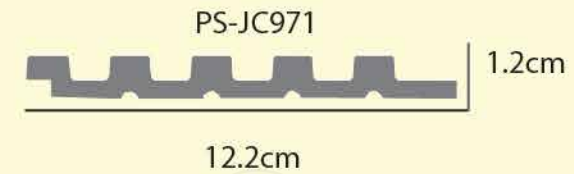

PS-JC971
290 X 1.2 X 12.2 cm

PS-JC971-706T