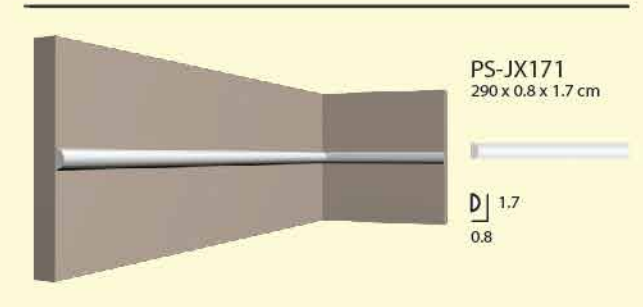

CHAIR RAILS