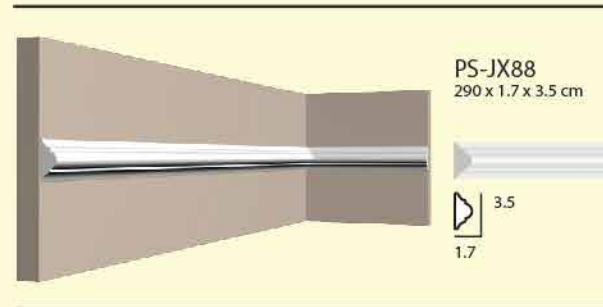

CHAIR RAILS