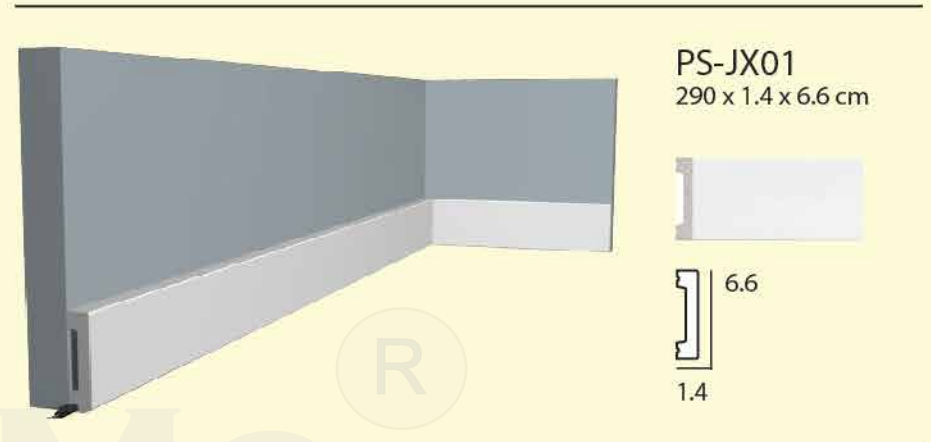

SKIRTING BOARD