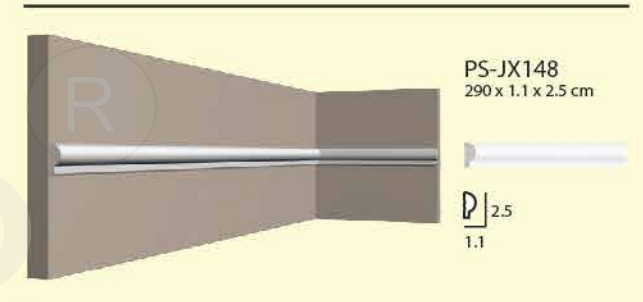

CHAIR RAILS