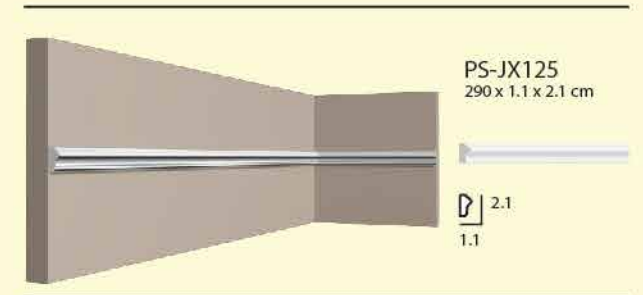

CHAIR RAILS