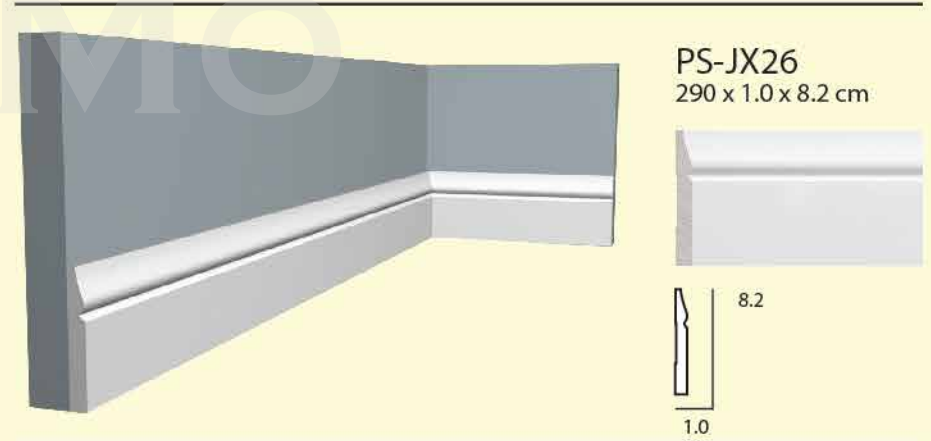

SKIRTING BOARD